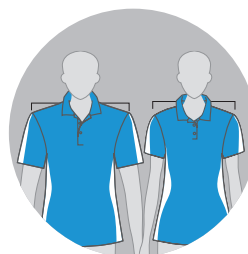

Ladies Polos									
Tag Size	8	10	12	14	16	18	20	22	
Leisure Fit (cm)	45.5	48	50.5	53	55.5	58	60.5	63	
Modern Fit (cm)	40	42.5	45	47.5	50	52.5	55	57.5	

Children's Polos						
Tag Size	8	10	12	14	16	
Children's Fit (cm)	41	43.5	46	48.5	51	

BOTTOMS

HOW TO MEASURE WAIST

Measure around the narrowest part of your torso.

WAIST

Men's Bottoms							
Tag Size	77	82	87	92	97	102	107
Waist Size (cm)	77	82	87	92	97	102	107
Waist Size (inch)	30	32	34	36	38	40	42

Ladies Bottoms							
Tag Size	8	10	12	14	16	18	20
Waist Size (cm)	70	76	80	86	90	96	100

GARMENT FITS

LEISURE FIT

An easy fit providing a balance of shape and comfort.

Dropped Shoulder
Longer Sleeve Length
Longer Body Length

MODERN FIT

A semi-fitted garment with modern proportions.

Narrower Shoulder
Shorter Sleeve Length
Slimmer Body Fit

JACKET

HOW TO MEASURE HALF CHEST

Measure under your arms around the half part of your chest.